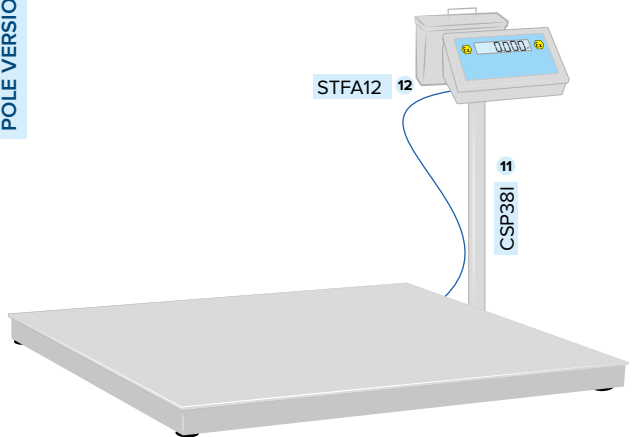

* For a IIC cart is required a DCATEX2GD, for a IIB cart is required DCATEX2GDB

** Only for legal for trade approved version

EX 2GD | Floor Scales

MAINS VERSION

BATTERY VERSION

POLE VERSION

POLE VERSION

	CODE (example)	QTY
1	DFWATEX2GD	1
2	ETEI3	1
3	JB4QA	1
4	PW200XRD	1
5	EXACBPW	n
6	CCATEX	4
7	DCATEX2GD	1
8	DINICAL	1
9	ECEM**	1
10	S6	1