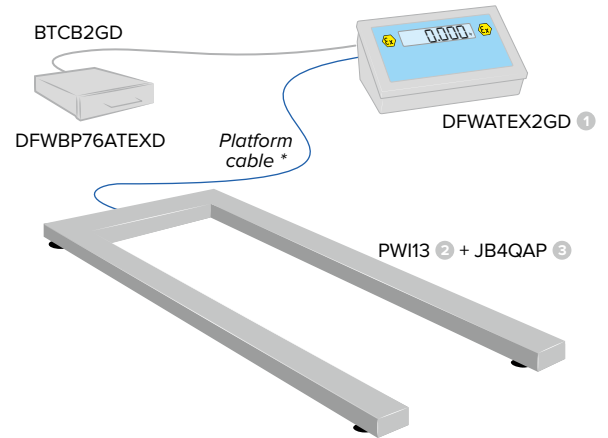

* For a IIC cart is required a DCATEX2GD, for a IIB cart is required DCATEX2GDB

** Only for legal for trade approved version

EX 2GD | Floor Scales

MAINS VERSION

BATTERY VERSION

POLE VERSION

POLE VERSION

	CODE (example)	QTY
1	DFWATEX2GD	1
2	ETEI3	1
3	JB4QA	1
4	PW200XRD	1
5	EXACBPW	n
6	CCATEX	4
7	DCATEX2GD	1
8	DINICAL	1
9	ECEM**	1
10	S6	1

POLE VERSION

11	CSP38I	1
----	--------	---

	CODE (example)	QTY
1	DFWATEX2GD	1
2	ETEI3	1
3	JB4QA	1
4	DFWBP76ATEXD	1
5	BTCB2GD	1
6	DFWBPAL	1
7	CCATEX	4
8	DCATEX2GD	1
9	DINICAL	1
10	ECEM**	1

POLE VERSION

11	CSP38I	1
12	STFA12	1

* These cables are provided as standard ** Only for legal for trade approved version

EX 2GD | Pallet Weigher

MAINS VERSION

BATTERY VERSION

BATTERY CHARGE IN SAFETY AREA ONLY.

POLE VERSION

POLE VERSION

	CODE (example)	QTY
1	DFWATEX2GD	1
2	PWI3	1
3	JB4QAP	1
4	PW200XRD	1
5	EXACBPW	n
6	CCATEX	4
7	DCATEX2GDIIB	1
8	DINICAL	1
9	ECEM**	1
10	S6	1

POLE VERSION

11	CSP38I	1
----	--------	---

	CODE (example)	QTY
1	DFWATEX2GD	1
2	PWI3	1
3	JB4QAP	1
4	DFWBP76ATEXD	1
5	BTCB2GD	1
6	DFWBPAL	1
7	CCATEX	4
8	DCATEX2GDIIB	1
9	DINICAL	1
10	ECEM**	1

POLE VERSION