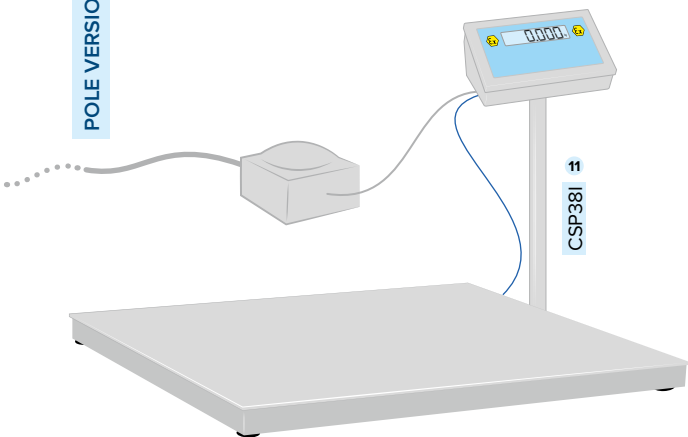

* For a IIC cart is required a DCATEX2GD, for a IIB cart is required DCATEX2GDB

** Only for legal for trade approved version

EX 2GD | Floor Scales

MAINS VERSION

BATTERY VERSION

POLE VERSION

POLE VERSION

	CODE (example)	QTY
1	DFWATEX2GD	1
2	ETEI3	1
3	JB4QA	1
4	PW200XRD	1
5	EXACBPW	n
6	CCATEX	4
7	DCATEX2GD	1
8	DINICAL	1
9	ECEM**	1
10	S6	1