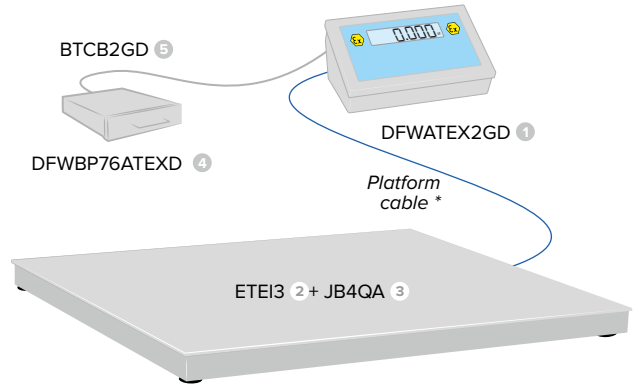

* These cables are provided as standard ** Only for legal for trade approved version

EX 2GD | Bench scales mobile version

	CODE (example)	QTY
1	DFWATEX2GD	1
2	TQE30	1
3	TA60IEX	1
4	STFA12	1
5	DFWBP76ATEXD	1
6	BTCB2GD	1
7	DFWBPAL	1
8	CCATEX	1
9	DCATEX2GD/DCATEX2GDB*	1
10	DINICAL	1
11	ECEM**	1

* For a IIC cart is required a DCATEX2GD, for a IIB cart is required DCATEX2GDB

** Only for legal for trade approved version

EX 2GD | Floor Scales

MAINS VERSION

BATTERY VERSION

POLE VERSION

POLE VERSION

	CODE (example)	QTY
1	DFWATEX2GD	1
2	ETEI3	1
3	JB4QA	1
4	PW200XRD	1
5	EXACBPW	n
6	CCATEX	4
7	DCATEX2GD	1
8	DINICAL	1
9	ECEM**	1
10	S6	1

POLE VERSION

11	CSP38I	1
----	--------	---

	CODE (example)	QTY
1	DFWATEX2GD	1
2	ETEI3	1
3	JB4QA	1
4	DFWBP76ATEXD	1
5	BTCB2GD	1
6	DFWBPAL	1
7	CCATEX	4
8	DCATEX2GD	1
9	DINICAL	1
10	ECEM**	1

POLE VERSION

11	CSP38I	1
12	STFA12	1