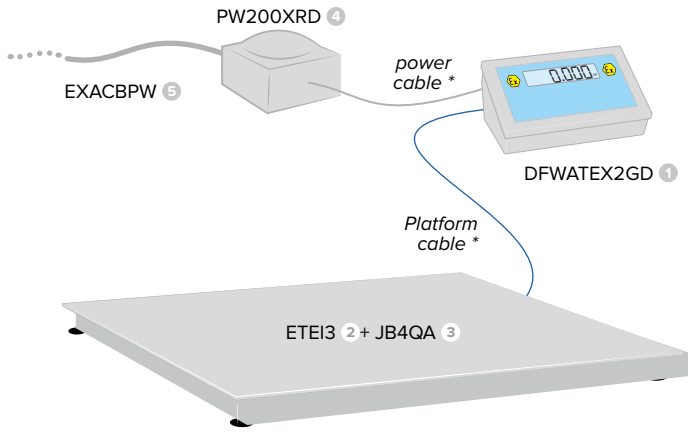

2 GD ATEX SCALES Guide

EX 2GD | Bench scales

MAINS VERSION

BATTERY VERSION

BATTERY CHARGE IN SAFETY AREA ONLY.

POLE VERSION

POLE VERSION

	CODE (example)	QTY
1	DFWATEX2GD	1
2	TQE30	1
3	PW200XRD	1
4	EXACBPW	n
5	CCATEX	1
6	DCATEX2GD	1
7	DINICAL	1
8	ECEM **	1
9	S6	1

POLE VERSION

10	TCBI500	1
----	---------	---

	CODE (example)	QTY
1	DFWATEX2GD	1
2	TQE30	1
3	DFWBP76ATEXD	1
4	BTCB2GD	1
5	DFWBPAL	1
6	CCATEX	1
7	DCATEX2GD	1
8	DINICAL	1
9	ECEM**	1

POLE VERSION

10	TCBI500	1
11	STFA12	1

* These cables are provided as standard ** Only for legal for trade approved version

EX 2GD | Bench scales mobile version

	CODE (example)	QTY
1	DFWATEX2GD	1
2	TQE30	1
3	TA60IEX	1
4	STFA12	1
5	DFWBP76ATEXD	1
6	BTCB2GD	1
7	DFWBPAL	1
8	CCATEX	1
9	DCATEX2GD/DCATEX2GDB*	1
10	DINICAL	1
11	ECEM**	1

* For a IIC cart is required a DCATEX2GD, for a IIB cart is required DCATEX2GDB

** Only for legal for trade approved version

EX 2GD | Floor Scales

MAINS VERSION

BATTERY VERSION

POLE VERSION

POLE VERSION

	CODE (example)	QTY
1	DFWATEX2GD	1
2	ETEI3	1
3	JB4QA	1
4	PW200XRD	1
5	EXACBPW	n
6	CCATEX	4
7	DCATEX2GD	1
8	DINICAL	1
9	ECEM**	1
10	S6	1