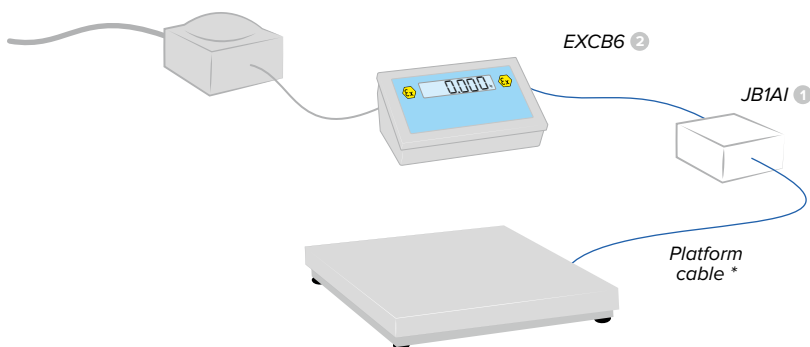

EX 2GD | Cable extension

	CODE (example)	QTY
1	JB1AI	1
2	EXCB6	n
3	S6	

* These cables are provided as standard ** Only for legal for trade approved version