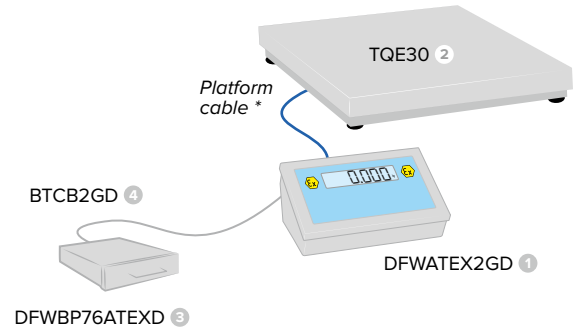

2 GD ATEX SCALES Guide

EX 2GD | Bench scales

MAINS VERSION

BATTERY VERSION

BATTERY CHARGE IN SAFETY AREA ONLY.

POLE VERSION

POLE VERSION

	CODE (example)	QTY
1	DFWATEX2GD	1
2	TQE30	1
3	PW200XRD	1
4	EXACBPW	n
5	CCATEX	1
6	DCATEX2GD	1
7	DINICAL	1
8	ECEM **	1
9	S6	1

POLE VERSION

10	TCBI500	1
----	---------	---

	CODE (example)	QTY
1	DFWATEX2GD	1
2	TQE30	1
3	DFWBP76ATEXD	1
4	BTCB2GD	1
5	DFWBPAL	1
6	CCATEX	1
7	DCATEX2GD	1
8	DINICAL	1
9	ECEM**	1

POLE VERSION

10	TCBI500	1
11	STFA12	1

* These cables are provided as standard ** Only for legal for trade approved version

EX 2GD | Bench scales mobile version

	CODE (example)	QTY
1	DFWATEX2GD	1
2	TQE30	1
3	TA60IEX	1
4	STFA12	1
5	DFWBP76ATEXD	1
6	BTCB2GD	1
7	DFWBPAL	1
8	CCATEX	1
9	DCATEX2GD/DCATEX2GDB*	1
10	DINICAL	1
11	ECEM**	1

* For a IIC cart is required a DCATEX2GD, for a IIB cart is required DCATEX2GDB

** Only for legal for trade approved version

EX 2GD | Floor Scales

MAINS VERSION

BATTERY VERSION

POLE VERSION

POLE VERSION

	CODE (example)	QTY
1	DFWATEX2GD	1
2	ETEI3	1
3	JB4QA	1
4	PW200XRD	1
5	EXACBPW	n
6	CCATEX	4
7	DCATEX2GD	1
8	DINICAL	1
9	ECEM**	1
10	S6	1