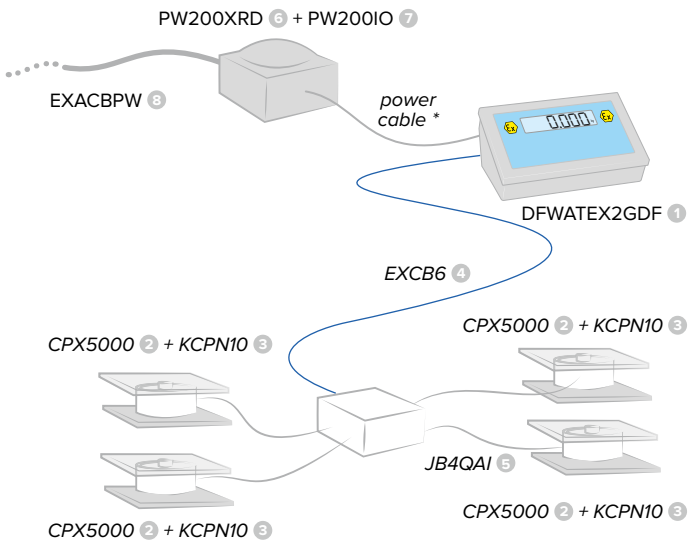

11	CSP38I	1
12	STFA12	1

* These cables are provided as standard ** Only for legal for trade approved version

EX 2GD | Silos weighing

	CODE (example)	QTY
1	DFWATEX2GD	1
2	CPX5000	4
3	KCPN10	4
4	EXCB6	n
5	JB4QAI	1
6	PW200XRD	1
7	EXACBPW	n
8	CCATEX	4
9	DCATEX2GD	1
10	S6	2

EX 2GD | Silos batching

	CODE (example)	QTY
1	DFWATEX2GDF	1
2	CPX5000	4
3	KCPN10	4
4	EXCB6	n
5	JB4QAI	1
6	PW200XRD	1
7	PW200IO	1
8	EXACBPW	n
9	CCATEX	4
10	DCATEX2GD	1
11	S6	2

EX 2GD | Cable extension

	CODE (example)	QTY
1	JB1AI	1
2	EXCB6	n
3	S6	