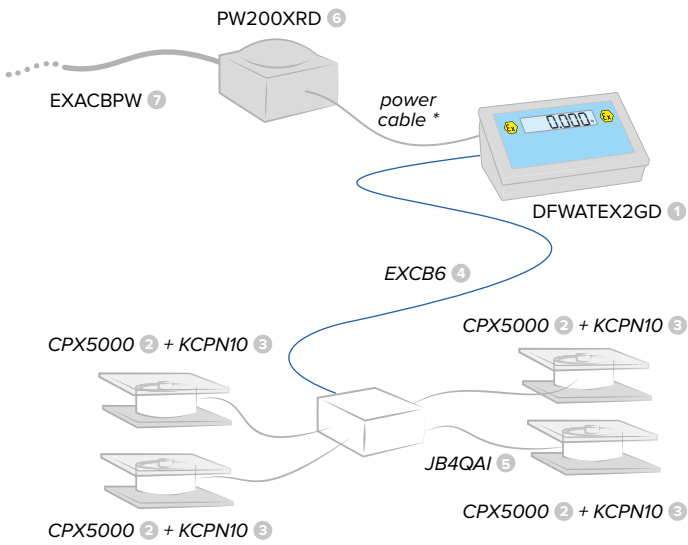

POLE VERSION

11	CSP38I	1
----	--------	---

	CODE (example)	QTY
1	DFWATEX2GD	1
2	PWI3	1
3	JB4QAP	1
4	DFWBP76ATEXD	1
5	BTCB2GD	1
6	DFWBPAL	1
7	CCATEX	4
8	DCATEX2GDIIB	1
9	DINICAL	1
10	ECEM**	1

POLE VERSION

11	CSP38I	1
12	STFA12	1

* These cables are provided as standard ** Only for legal for trade approved version

EX 2GD | Silos weighing

	CODE (example)	QTY
1	DFWATEX2GD	1
2	CPX5000	4
3	KCPN10	4
4	EXCB6	n
5	JB4QAI	1
6	PW200XRD	1
7	EXACBPW	n
8	CCATEX	4
9	DCATEX2GD	1
10	S6	2