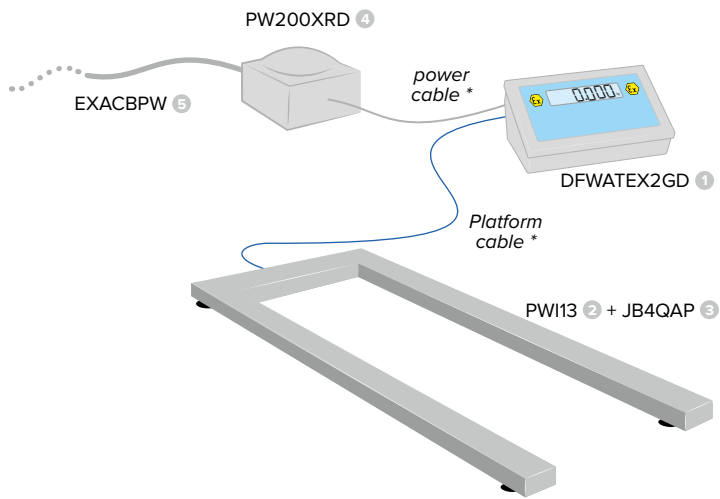

* For a IIC cart is required a DCATEX2GD, for a IIB cart is required DCATEX2GDB

** Only for legal for trade approved version

EX 2GD | Floor Scales

MAINS VERSION

BATTERY VERSION

POLE VERSION

POLE VERSION

	CODE (example)	QTY
1	DFWATEX2GD	1
2	ETEI3	1
3	JB4QA	1
4	PW200XRD	1
5	EXACBPW	n
6	CCATEX	4
7	DCATEX2GD	1
8	DINICAL	1
9	ECEM**	1
10	S6	1

POLE VERSION

11	CSP38I	1
----	--------	---

	CODE (example)	QTY
1	DFWATEX2GD	1
2	ETEI3	1
3	JB4QA	1
4	DFWBP76ATEXD	1
5	BTCB2GD	1
6	DFWBPAL	1
7	CCATEX	4
8	DCATEX2GD	1
9	DINICAL	1
10	ECEM**	1

POLE VERSION

11	CSP38I	1
12	STFA12	1

* These cables are provided as standard ** Only for legal for trade approved version

EX 2GD | Pallet Weigher

MAINS VERSION

BATTERY VERSION

BATTERY CHARGE IN SAFETY AREA ONLY.

POLE VERSION

POLE VERSION

	CODE (example)	QTY
1	DFWATEX2GD	1
2	PWI3	1
3	JB4QAP	1
4	PW200XRD	1
5	EXACBPW	n
6	CCATEX	4
7	DCATEX2GDIIB	1
8	DINICAL	1
9	ECEM**	1
10	S6	1