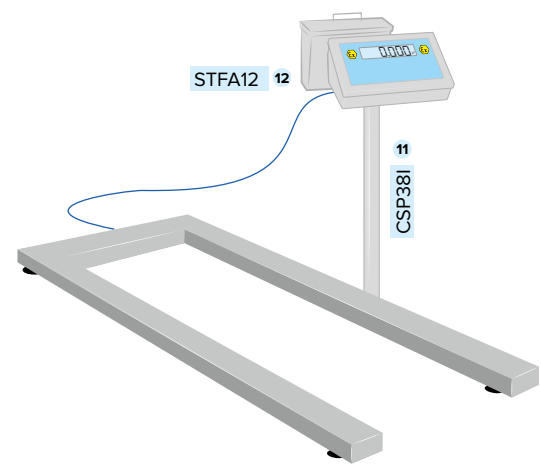

* For a IIC cart is required a DCATEX2GD, for a IIB cart is required DCATEX2GDB

** Only for legal for trade approved version

EX 2GD | Floor Scales

MAINS VERSION

BATTERY VERSION

POLE VERSION

POLE VERSION

	CODE (example)	QTY
1	DFWATEX2GD	1
2	ETEI3	1
3	JB4QA	1
4	PW200XRD	1
5	EXACBPW	n
6	CCATEX	4
7	DCATEX2GD	1
8	DINICAL	1
9	ECEM**	1
10	S6	1

* These cables are provided as standard ** Only for legal for trade approved version

EX 2GD | Pallet Weigher

MAINS VERSION

BATTERY VERSION

BATTERY CHARGE IN SAFETY AREA ONLY.

POLE VERSION

POLE VERSION

	CODE (example)	QTY
1	DFWATEX2GD	1
2	PWI3	1
3	JB4QAP	1
4	PW200XRD	1
5	EXACBPW	n
6	CCATEX	4
7	DCATEX2GDIIB	1
8	DINICAL	1
9	ECEM**	1
10	S6	1