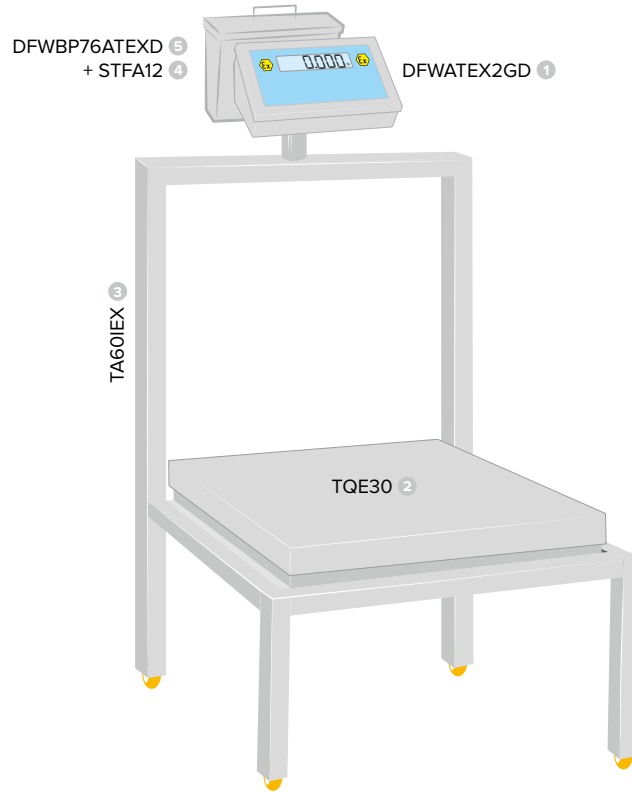

2 GD ATEX SCALES Guide

EX 2GD | Bench scales

MAINS VERSION

BATTERY VERSION

BATTERY CHARGE IN SAFETY AREA ONLY.

POLE VERSION

POLE VERSION

	CODE (example)	QTY
1	DFWATEX2GD	1
2	TQE30	1
3	PW200XRD	1
4	EXACBPW	n
5	CCATEX	1
6	DCATEX2GD	1
7	DINICAL	1
8	ECEM **	1
9	S6	1

POLE VERSION

10	TCBI500	1
----	---------	---

	CODE (example)	QTY
1	DFWATEX2GD	1
2	TQE30	1
3	DFWBP76ATEXD	1
4	BTCB2GD	1
5	DFWBPAL	1
6	CCATEX	1
7	DCATEX2GD	1
8	DINICAL	1
9	ECEM**	1

POLE VERSION

10	TCBI500	1
11	STFA12	1

* These cables are provided as standard ** Only for legal for trade approved version

EX 2GD | Bench scales mobile version

	CODE (example)	QTY
1	DFWATEX2GD	1
2	TQE30	1
3	TA60IEX	1
4	STFA12	1
5	DFWBP76ATEXD	1
6	BTCB2GD	1
7	DFWBPAL	1
8	CCATEX	1
9	DCATEX2GD/DCATEX2GDB*	1
10	DINICAL	1
11	ECEM**	1

* For a IIC cart is required a DCATEX2GD, for a IIB cart is required DCATEX2GDB

** Only for legal for trade approved version

EX 2GD | Floor Scales

MAINS VERSION

BATTERY VERSION

POLE VERSION

POLE VERSION

	CODE (example)	QTY
1	DFWATEX2GD	1
2	ETEI3	1
3	JB4QA	1
4	PW200XRD	1
5	EXACBPW	n
6	CCATEX	4
7	DCATEX2GD	1
8	DINICAL	1
9	ECEM**	1
10	S6	1