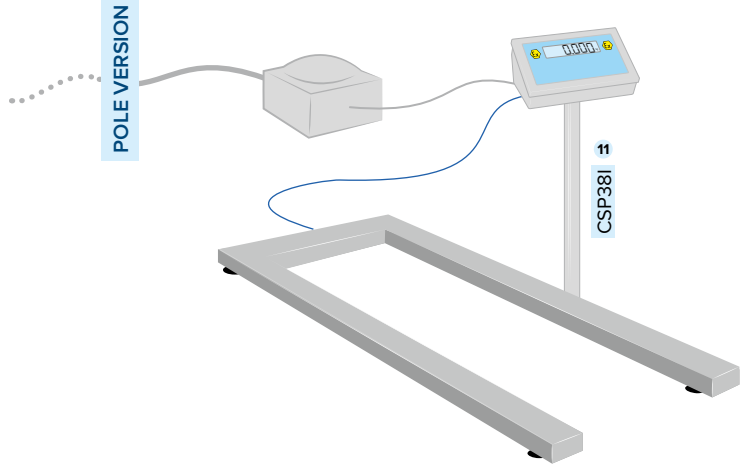

* These cables are provided as standard ** Only for legal for trade approved version

EX 2GD | Pallet Weigher

MAINS VERSION

BATTERY VERSION

BATTERY CHARGE IN SAFETY AREA ONLY.

POLE VERSION

POLE VERSION

	CODE (example)	QTY
1	DFWATEX2GD	1
2	PWI3	1
3	JB4QAP	1
4	PW200XRD	1
5	EXACBPW	n
6	CCATEX	4
7	DCATEX2GDIIB	1
8	DINICAL	1
9	ECEM**	1
10	S6	1