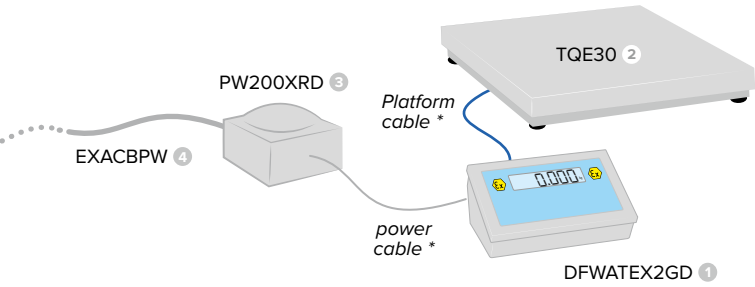

2 GD ATEX SCALES Guide

EX 2GD | Bench scales

MAINS VERSION

BATTERY VERSION

BATTERY CHARGE IN SAFETY AREA ONLY.

POLE VERSION

POLE VERSION

	CODE (example)	QTY
1	DFWATEX2GD	1
2	TQE30	1
3	PW200XRD	1
4	EXACBPW	n
5	CCATEX	1
6	DCATEX2GD	1
7	DINICAL	1
8	ECEM **	1
9	S6	1

POLE VERSION

10	TCBI500	1
----	---------	---

	CODE (example)	QTY
1	DFWATEX2GD	1
2	TQE30	1
3	DFWBP76ATEXD	1
4	BTCB2GD	1
5	DFWBPAL	1
6	CCATEX	1
7	DCATEX2GD	1
8	DINICAL	1
9	ECEM**	1

POLE VERSION

10	TCBI500	1
11	STFA12	1